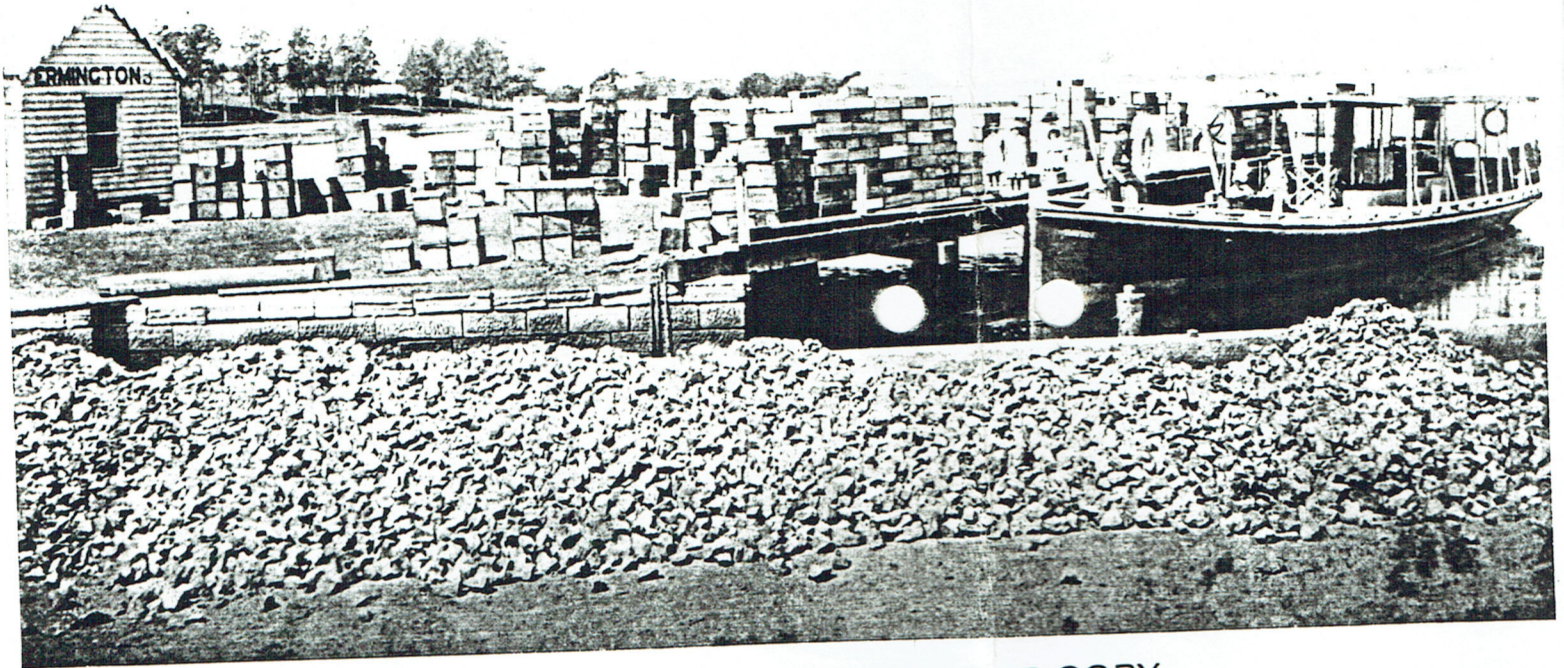

*the fruit-boat Surprise at Ermington wharf* ♦ c.1888  
source: Ryde Library & Information Services, Local Studies Collection

THIS IS A CANON COLOUR LASER COPY

item 5.5